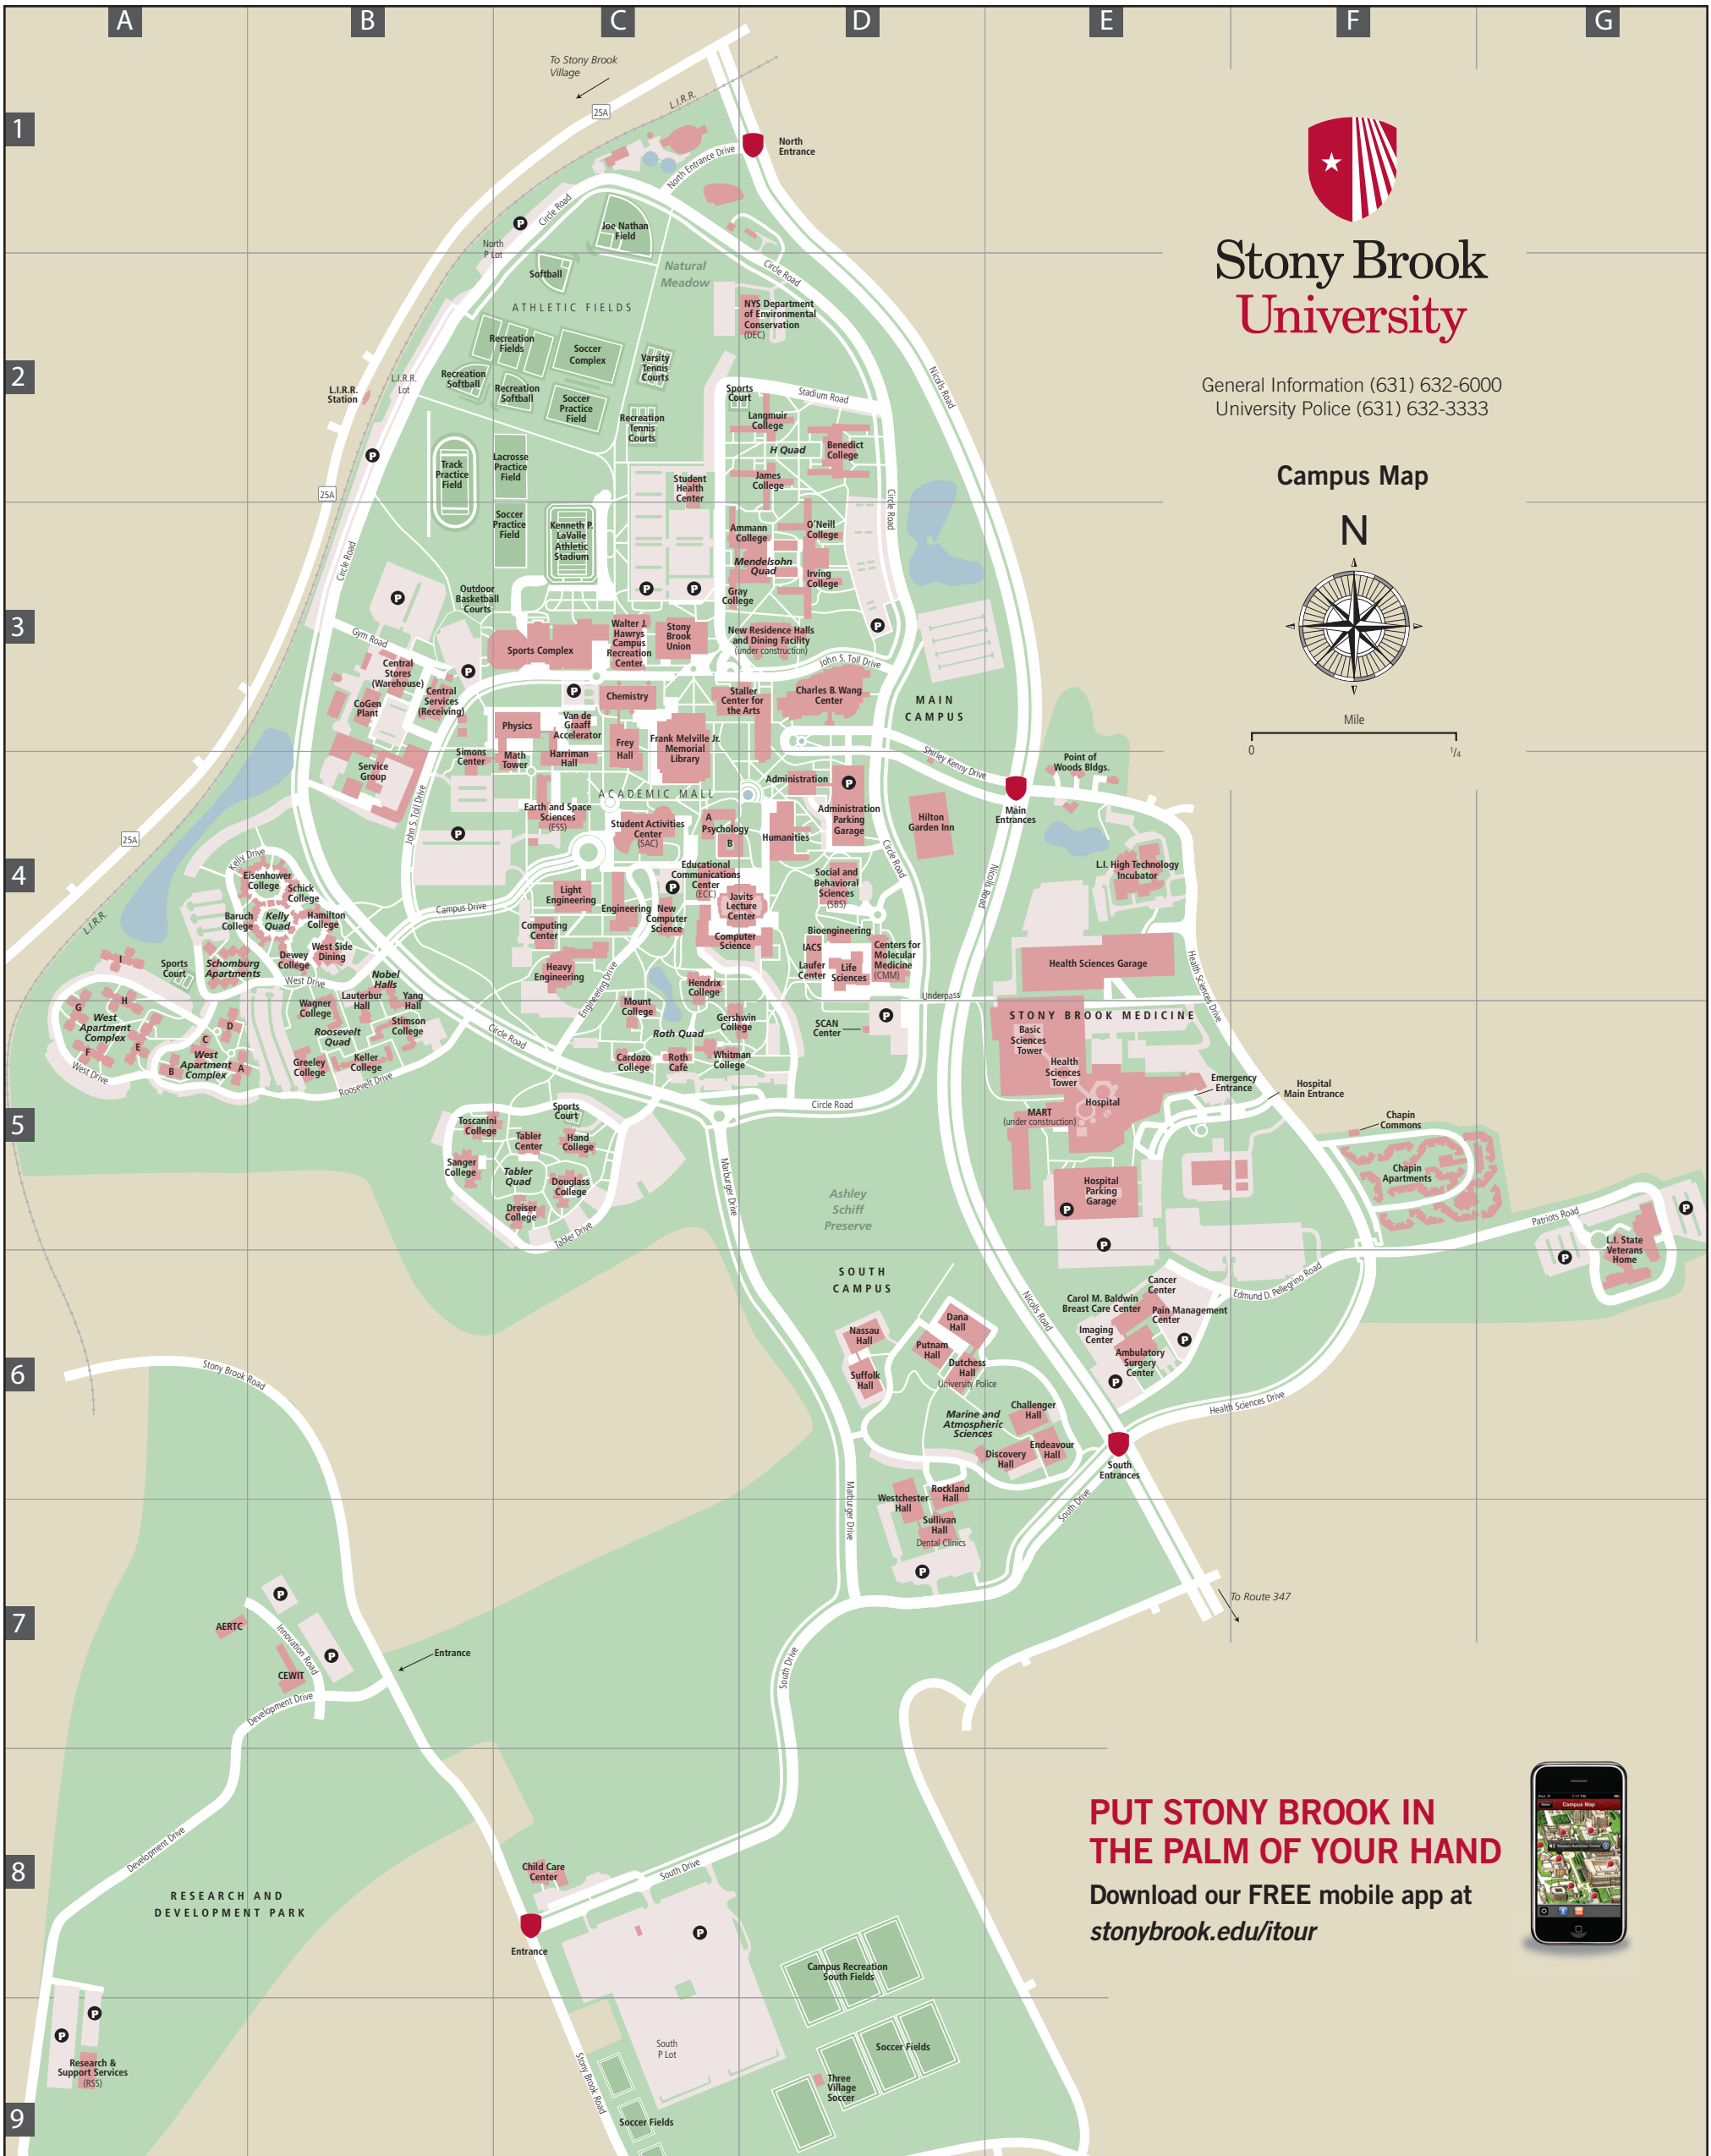

Stony Brook University

General Information (631) 632-6000
University Police (631) 632-3333

Campus Map

PUT STONY BROOK IN THE PALM OF YOUR HAND

Download our FREE mobile app at stonybrook.edu/itour

INDEX

Accelerator, Van de Graaff	C3	Dana Hall	D6	Hilton Garden Inn	D4	New Computer Science Bldg.	C4	Stadium, Kenneth P. LaValle Athletic	C3
Administration Bldg.**	D4	DEC (NYS Dept. of Environmental Conservation)	D2	Hospital Parking Garage	E5	Nobel Halls	B4,5	Staller Center for the Arts	C,D3
Administration Parking Garage	D4	Dewey College*	D7	Hospital	E5	North P Lot	B,C1,2	Stimons College*	B5
AERTC (Advanced Energy Research and Technology Center)	A7	Discovery Hall	E6	Humanities Bldg.	D4	O'Neill College*	D3	Stony Brook Arena (Sports Complex)	C3
Ambulatory Surgery Center	E6	Douglass College*	C5	Imaging Center	E6	Pain Management Center	E6	Stony Brook Children's Hospital (MART)	E5
Ammann College*	D3	Dreiser College*	C5	Institute for Advanced Computational Science (IACS)	D4	Parking, Administration Garage	D4	Stony Brook Union	C3
Baruch College*	A,B4	Dubin Family Athletic Performance Center (Sports Complex)	C3	Irving College*	D3	Parking, Hospital Garage	E5	Student Activities Center (SAC)	C4
Basic Sciences Tower	E5	James College*	D2	James College*	D3	Physics Bldg.	C3	Student Health Center	C2
Benedict College*	D2	Javits Lecture Center	C,D4	Keller College*	B5	Point of Woods Bldgs.	E4	Suffolk Hall	D6
Bioengineering Bldg.	D4	Kelly Quad	B4	Kenneth P. LaValle Athletic Stadium	C3	Pritchard Gymnasium (Sports Complex)	C3	Sullivan Hall	D7
Campus Recreation Center, Walter J. Hawrys	C3	Kenneth P. LaValle Athletic Stadium	C3	Langmuir College*	C,D2	Putnam Hall	D6	Tabler Center	C5
Cancer Center	E6	Langmuir College*	C,D2	Lauterbur Hall*	B5	Research & Support Services (RSS)	A9	Tabler Quad	C5
Cardozo College*	C5	Lauterbur Hall*	B5	Lauterbur Hall*	B5	Rockland Hall	D6,7	Toscanini College*	B5
Carol M. Baldwin Breast Care Center	E6	Library, Frank Melville Jr. Memorial	C3,4	Life Sciences Bldg.	D4	Roosevelt Quad	B5	University Police (Dutchess Hall)	D6
Centers for Molecular Medicine (CMM)	D4	Life Sciences Bldg.	D4	L.I. State Veterans Home	G5,6	Roth Café	C5	Veterans Home, L.I. State	G5,6
Central Services (Receiving)	B3	Light Engineering Bldg.	C3	Louis and Beatrice Laufer Center for Physical and Quantitative Biology	D4	Roth Quad	C5	Visitors' Parking	P
Central Stores (Warehouse)	B3	L.I. High Technology Incubator	E4	Marine and Atmospheric Sciences	B3,4	Sanger College*	B4,5	Wagner College*	B4,5
CEWIT (Center of Excellence in Wireless and Information Technology)	B7	L.I. Rail Road Station	B2	MART (Medical and Research Translation Bldg.)	E5	Schick College*	B4	West Apartment Complex	A4,5
Chapin Apartments	F,G5	L.I. State Veterans Home	G5,6	Math Tower	E5	Schomburg Apartments	B4	West Side Dining	B4
Charles B. Wang Center	D3	Life Sciences Bldg.	D4	Mendelsohn Quad	D3	Service Group	D6,7	Westchester Hall	D6,7
Chemistry Bldg.*	C3	Light Engineering Bldg.	C3	Mount College*	C4,5	Simons Center for Geometry and Physics	B4	Whitman College*	C,D5
Child Care Center	C8	L.I. Rail Road Station	B2	Nassau Hall	D6	Social and Behavioral Sciences (SBS)	D4	Yang Hall*	B5
Children's Hospital, Stony Brook (MART)	E5	L.I. State Veterans Home	G5,6	Nobel Halls	B4,5	South P Lot	C,D8,9		
CoGen Plant	B3	Marine and Atmospheric Sciences	B3,4	O'Neill College*	D3	Sports Complex	C3		
Computer Science Bldg.	C,D4	MART (Medical and Research Translation Bldg.)	E5	Pain Management Center	E6	Sports Courts	A4,C5, and C,D2		
Computing Center	C4	Math Tower	E5	Parking, Administration Garage	D4				
		Mount College*	C4,5	Parking, Hospital Garage	E5				
		Hendrix College*	C4	Physics Bldg.	C3				
				Point of Woods Bldgs.	E4				
				Pritchard Gymnasium (Sports Complex)	C3				
				Putnam Hall	D6				
				Research & Support Services (RSS)	A9				
				Rockland Hall	D6,7				
				Roosevelt Quad	B5				
				Roth Café	C5				
				Roth Quad	C5				
				Sanger College*	B4,5				
				Schick College*	B4				
				Schomburg Apartments	B4				
				Service Group	D6,7				
				Simons Center for Geometry and Physics	B4				
				Social and Behavioral Sciences (SBS)	D4				
				South P Lot	C,D8,9				
				Sports Complex	C3				
				Sports Courts	A4,C5, and C,D2				